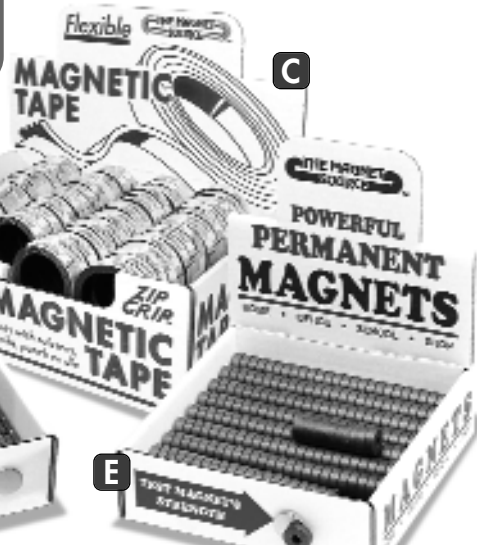

CRAFT & HOBBY SUPPLIES

A

DELUXE HOBBY AND CRAFT MAGNETS PLANOGRAM The ideal assortment of magnets for the hobby and craft supplies store! This 204-item deluxe planogram includes block, disc and ring magnets, magnetic tape and flexible magnetic sheeting.

A Deluxe Planogram, 204 items . . . . . **Part No. SCMP**

Part No.	Qty.	Part No.	Qty.	Part No.	Qty.
07001	12	07012	12	07025	2
07002	12	07013	12	07027	2
07003	12	07014	12	07041	12
07004	12	07015	12	07043	12
07005	12	07020	2	07044	12
07010	12	07022	2	07052	12
07011	12	07023	2	07053	12
		07024	2		

CRAFT STARTER ASSORTMENT Thinking about adding craft magnets to your inventory? Consider this terrific introductory magnet assortment with six SKUs of popular magnetic tape and ceramic magnets.

B Starter Planogram, 72 pcs. . . . . **Part No. 07099X2**

Part No.	Qty.	Part No.	Qty.	Part No.	Qty.
07001	12	07011	12	07044	12
07003	12	07041	12	07053	12

These planograms and counter displays will attract customers' attention and generate fast profits for you!

FLEXIBLE MAGNETIC TAPE DISPLAY Magnetic tape easily cuts with scissors or knife, and features powerful adhesive on one side with removable liner. Display has 144 bulk coils, each measuring 1/2" wide x 30" long.

C Magnetic Tape Display . . . . . **Part No. MDZG1025AB**

BULK MAGNET COUNTER DISPLAYS Convenient counter displays are ideal for selling individual magnets for hobby and craft projects. Your customers can choose from powerful ceramic rings and discs or block magnets.

D Ceramic Blocks, 300 blocks: 3/16" thk. x 3/4" wide x 1" long with 3/16" center hole, and 200 blocks: 3/16" thk x 1/4" wide x 7/8" long . . . . . **Part No. MDCB40CB3**