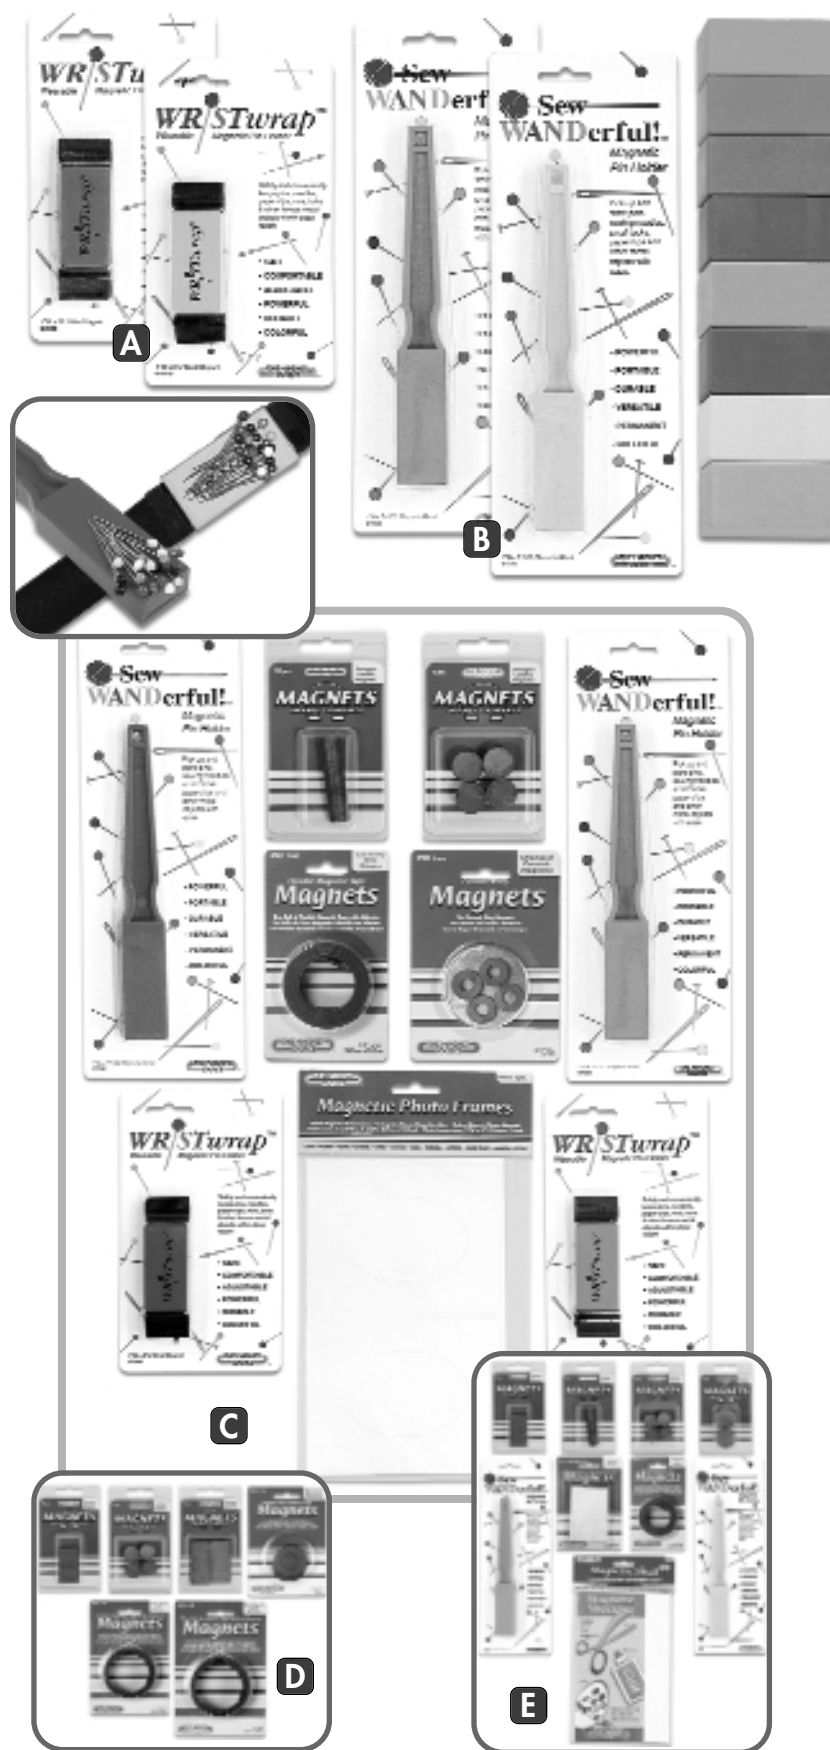

B Box of 24, 3 of each color . . . . **Part No. 07030-BX**
Specify desired color . . . . . **Part No. 07030-COLOR**

P.O.P. CRAFT, SEWING AND NOTIONS DISPLAY

This starter kit places an emphasis on sewing and stitch-work accessory magnets, yet offers a choice of essential craft and hobby magnets. Contains 84 packages of seven popular SKUs for sewing enthusiasts and crafters.

C Craft and Sewing Display, 84 pcs. **Part No. 07SNDS**

Part No.	Qty.	Part No.	Qty.	Part No.	Qty.
07002	12	07005	12	07030	12
07003	12	07011	12	07040	12
		07015	12		

CRAFT STARTER ASSORTMENT

Thinking about adding craft magnets to your inventory? Consider this terrific introductory magnet assortment with six SKUs of popular magnetic tape and ceramic magnets.

D Starter Planogram, 72 pcs. . . . . **Part No. 07099X2**

Part No.	Qty.	Part No.	Qty.	Part No.	Qty.
07001	12	07011	12	07044	12
07003	12	07041	12	07053	12

CRAFT MAGNET PLANOGRAM DISPLAY

This eight-SKU starter craft magnet display contains 132 packages of our most popular magnets. Perfect for stores with a limited area for craft and sewing items, though customers will appreciate the selection.

E Craft Magnet Display, 132 pcs. . . **Part No. 07CHDS**

Part No.	Qty.	Part No.	Qty.	Part No.	Qty.
07001	12	07004	12	07011	12
07002	12	07010	24	07014	24
07003	12			07030BX . .	24