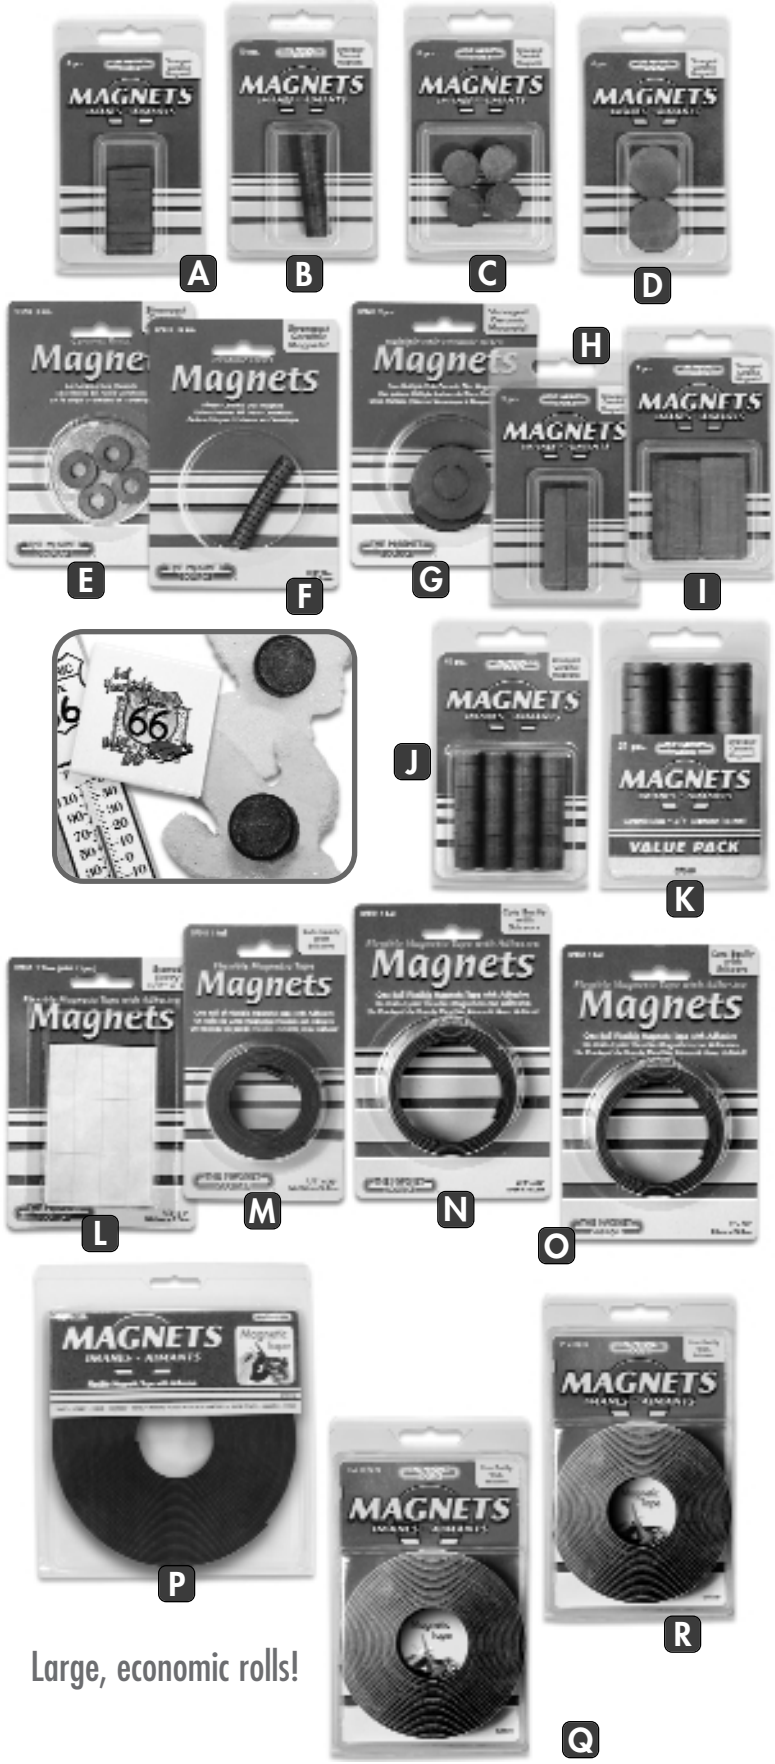

CRAFT & HOBBY SUPPLIES

Large, economic rolls!

CERAMIC CRAFT & HOBBY MAGNETS Also known as ferrite magnets, these powerful discs, blocks and rings are ideal for crafters and teachers. The best-selling sizes of discs and rings ($\frac{1}{2}$ " , $\frac{3}{4}$ " , and 1") are made from the highest grade of ceramic magnet material available, giving them unbeatable pull strength!

- **A** Blocks, $\frac{3}{16}$ " x $\frac{1}{4}$ " x $\frac{7}{8}$ " , 8 pcs. . . . . **Part No. 07001**
- **B** Discs, $\frac{1}{2}$ " dia. x $\frac{3}{16}$ " thk., 10 pcs. **C** **Part No. 07002**
- **C** Discs, $\frac{3}{4}$ " dia. x $\frac{3}{16}$ " thk., 8 pcs. . **C** **Part No. 07003**
- **D** Discs, 1" dia. x $\frac{5}{32}$ " thk., 6 pcs. . . . **Part No. 07004**
- **E** Rings, $\frac{3}{4}$ " dia. x $\frac{1}{8}$ " thk., 6 pcs. . . . **Part No. 07005**
- **F** Discs, $\frac{3}{8}$ " dia. x $\frac{1}{8}$ " thk., 15 pcs. . . . **Part No. 07073**

HEAVY DUTY CERAMIC MAGNETS For large or heavy projects.

- **G** Heavy Duty Discs, $1\frac{1}{2}$ " dia. x $\frac{3}{16}$ " thk., 2 pcs., multiple pole, magnetic on one side only. . . . . **Part No. 07041**
- **H** Heavy Duty Blocks, $\frac{3}{8}$ " x $\frac{3}{8}$ " x $1\frac{7}{8}$ " , 2 pcs. . . . . **Part No. 07043**
- **I** Heavy Duty Blocks, $\frac{3}{8}$ " x $\frac{7}{8}$ " x $1\frac{7}{8}$ " , 2 pcs. . . . . **Part No. 07044**

CERAMIC MAGNET VALUE PACKS Powerful magnet discs in money-saving value packages.

- **J** Discs, $\frac{1}{2}$ " dia. x $\frac{3}{16}$ " thk., 40 pcs. . . . **Part No. 07048**
- **K** Discs, $\frac{3}{4}$ " dia. x $\frac{3}{16}$ " thk., 51 pcs. . . . **Part No. 07049**

FLEXIBLE MAGNETIC TAPE Perfect for making lightweight craft projects magnetic. Features adhesive on one side and is magnetic on the other. Easily cut to size with scissors or hobby knife.

- **L** Magnetic Tape measures 2" x 3" and is scored into 12 pieces, $\frac{1}{2}$ " x 1" . . . . . **C** **Part No. 07010**
- **M** $\frac{1}{2}$ " x 30" , 1 roll . . . . . **C** **Part No. 07011**
- **N** $\frac{3}{4}$ " x 30" , 1 roll . . . . . **Part No. 07052**
- **O** 1" x 30" , 1 roll . . . . . **Part No. 07053**

FLEXIBLE MAGNETIC TAPE IN LARGE ROLLS

- **P** $\frac{1}{2}$ " x 25 ft. , 1 roll . . . . . **Part No. 07013**
- **Q** $\frac{1}{2}$ " x 10 ft. , 1 roll . . . . . **Part No. 07012**
- **R** 1" x 10 ft. , 1 roll . . . . . **Part No. 07019**

i = recommended impulse buy
C = item available in a clip strip