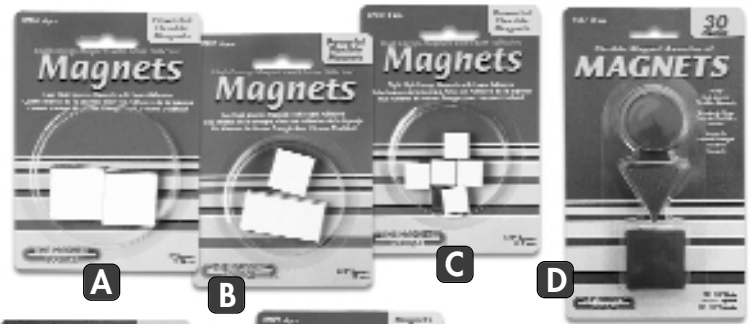

- **E** Discs, 1/2" dia. x 1/16" thk., 12 pcs. **Part No. 07070**
- **F** Squares, 3/4" sq. x 1/8" thk., 4 pcs. **Part No. 07071**
- **G** Discs, 1" dia. x 1/16" thk., 4 pcs. **Part No. 07072**

FLEXIBLE MAGNETIC SHEETING Spark students' and crafters' imagination! Features colorful vinyl surface with a magnetic backing for finished projects. Easily cuts with scissors or a hobby knife. Full-color insert provides project ideas.

5" x 8" Sheets:

Part No.	Color	Part No.	Color	Part No.	Color
07020	Red	07024	Blue	07028	Tan
07021	Orange	07025	Black	07029	Gold
07022	Yellow	07026	Brown	07055	Purple
07023	Green	07027	White	07057	Silver

8" x 11" Sheets:

Part No.	Color	Part No.	Color	Part No.	Color
07080	Red	07083	Green	07086	Brown
07081	Orange	07084	Blue	07087	White
07082	Yellow	07085	Black		

PREMIUM FLEXIBLE MAGNETIC SHEETING Five finishes that add an extra pizzazz to craft projects! Choose from two holographic designs as well as chrome, brushed gold and brushed silver. All have powerful magnetic sheeting on the back side. Cut with scissors or knife.

- **I** Holographic Prism, 5" x 8" . . . . . **Part No. 07050**
- **J** Holographic Celebration, 5" x 8" . . **Part No. 07051**
- **K** Brushed Silver, 5" x 8" . . . . . **Part No. 07054**
- **L** Chrome, 5" x 8" . . . . . **Part No. 07061**
- **M** Brushed Gold, 5" x 8" . . . . . **Part No. 07059**